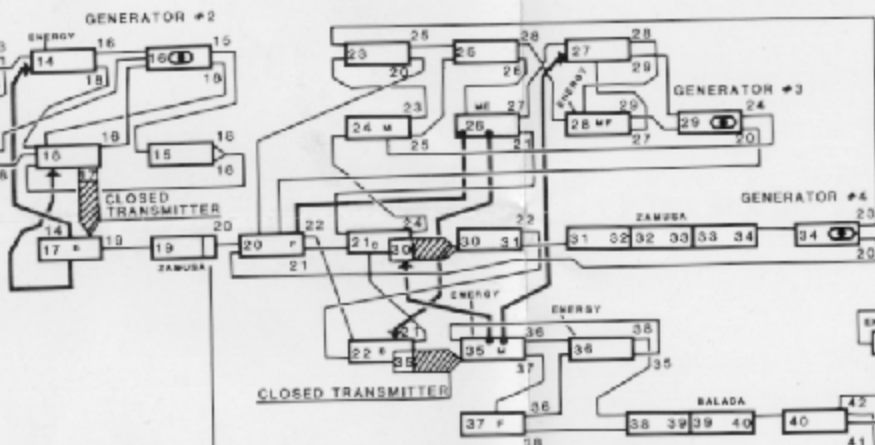

STATUS INDICATORS

CLOSED TRANSMITTER PASSAGE ONLY WITH DESTRUCTION OF PREVIOUS GENERATOR

TRANSMITTER	GENERATOR
6	11
18	16
21	29
22	34
43	49
57	56

UPON KILLING ZAMUSA IN LEVEL 19, YOUR WEAPON STATUS WILL BE DISPLAYED

TYPICAL ENERGY LEVEL TOP

ENERGY LEVELS

TOP	BOTTOM
9	14
28	41
35	53
36	

FLY OUT OF CONTROL CENTER-OVER CITY-OUTER SPACE

SECTION Z HELPFUL HINTS

PAUL BIEDERMAN, TECHNICAL SERVICES
CAPCOM USA.

- F- FLASH BUSTER
- B- BARRIER SHIELD
- C- CRUSH BALL
- M- MEGASMASHER
- ME- METAL EATER