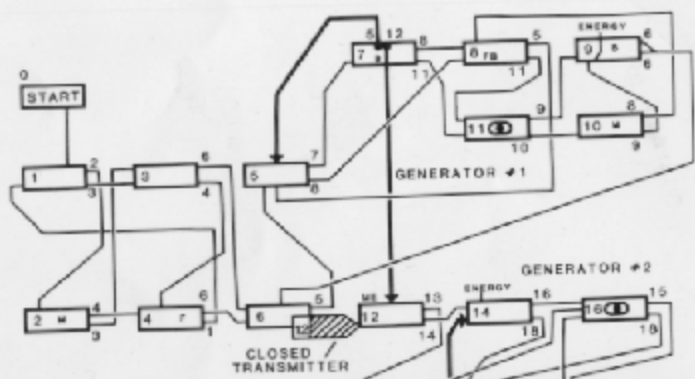

STATUS INDICATORS

CLOSED TRANSMITTER PASSAGE ONLY WITH DESTRUCTION OF PREVIOUS GENERATOR

TRANSMITTER	GENERATOR
6	11
18	16
21	29
22	34
43	49
57	56

UPON KILLING ZAMUSA IN LEVEL 19, YOUR WEAPON STATUS WILL BE DISPLAYED

TYPICAL ENERGY LEVEL TOP

ENERGY LEVELS

TOP	BOTTOM
9	14
28	41
35	53
36	

FLY OUT OF CONTROL CENTER-OVER CITY-OUTER SPACE

SECTION Z HELPFUL HINTS

PAUL BIEDERMAN, TECHNICAL SERVICES
CAPCOM USA.

- F- FLASH BUSTER
- B- BARRIER SHIELD
- C- CRUSH BALL
- M- MEGASMASHER
- ME- METAL EATER