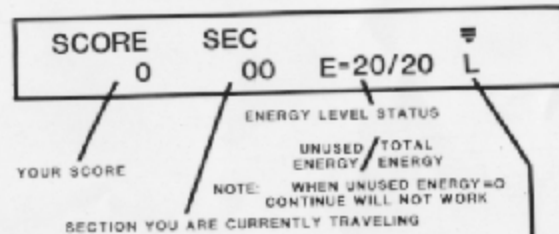

STATUS INDICATORS

CLOSED TRANSMITTER PASSAGE ONLY WITH DESTRUCTION OF PREVIOUS GENERATOR

TRANSMITTER	GENERATOR
6	11
18	16
21	29
22	34
43	49
57	56

UPON KILLING ZAMUSA IN LEVEL 19, YOUR WEAPON STATUS WILL BE DISPLAYED

TYPICAL ENERGY LEVEL TOP

ENERGY LEVELS

TOP	BOTTOM
9	14
28	41
35	53
36	

FLY OUT OF CONTROL CENTER-OVER CITY-OUTER SPACE

SECTION Z HELPFUL HINTS

PAUL BIEDERMAN, TECHNICAL SERVICES
CAPCOM USA.

- F- FLASH BUSTER
- B- BARRIER SHIELD
- C- CRUSH BALL
- M- MEGASMASHER
- ME- METAL EATER