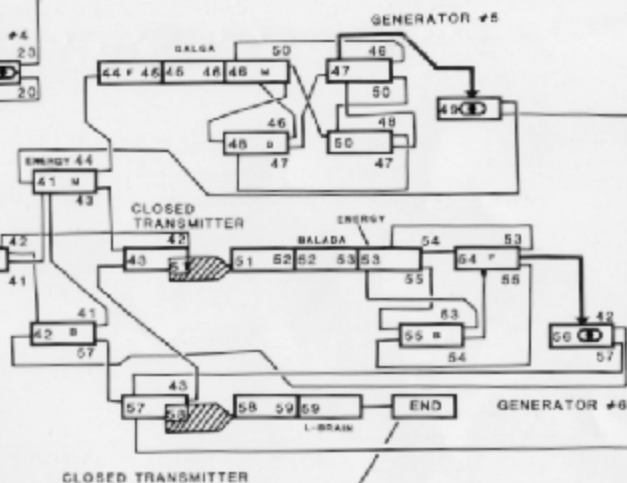

STATUS INDICATORS

CLOSED TRANSMITTER PASSAGE ONLY WITH DESTRUCTION OF PREVIOUS GENERATOR

TRANSMITTER	GENERATOR
6	11
18	16
21	29
22	34
43	49
57	56

UPON KILLING ZAMUSA IN LEVEL 19, YOUR WEAPON STATUS WILL BE DISPLAYED

TYPICAL ENERGY LEVEL TOP

ENERGY LEVELS

TOP	BOTTOM
9	14
28	41
35	53
36	

FLY OUT OF CONTROL CENTER-OVER CITY-OUTER SPACE

SECTION Z HELPFUL HINTS

PAUL BIEDERMAN, TECHNICAL SERVICES
CAPCOM USA.

- F- FLASH BUSTER
- B- BARRIER SHIELD
- C- CRUSH BALL
- M- MEGASMASHER
- ME- METAL EATER