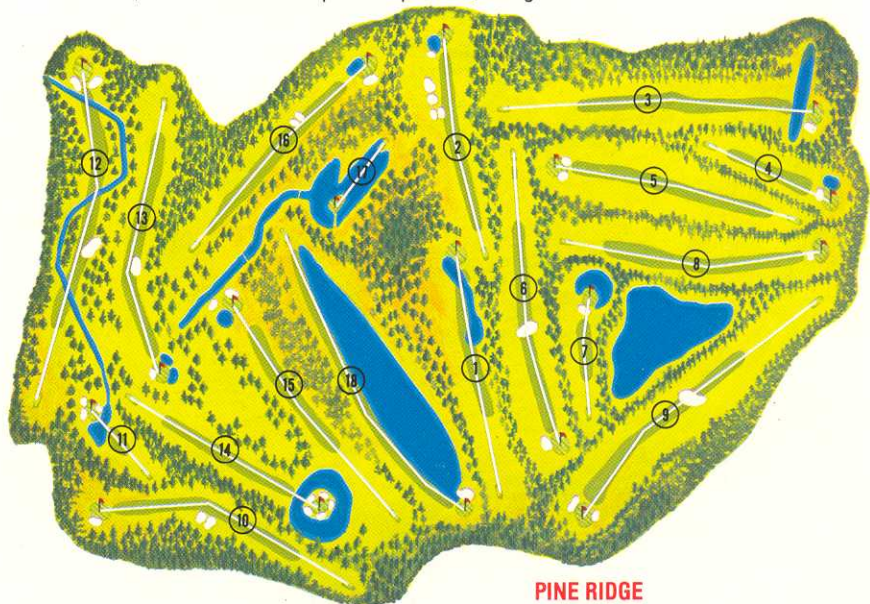

# Sunningdale **COURSE B**

The visionary design and location of this 19th Century course met with some skepticism. After all, what proper Englishman had ever heard of playing golf amongst the trees? Today, however, Sunningdale is considered one of the great courses of the world.

# Dorado Beach **COURSE A**

**BEACH**

3429 Yards  
3590 Yards  
7019 Yards  
64 John Buczek

Par 36  
Par 36  
Par 72

Puerto Rico's resort beach  
paradise. The course has ch  
International Golf Champions

# Pine Ridge COURSE D

The Pine Ridge Course, designed especially for World Class Leader Board, dares any golfer to take its challenges lightly. Achieving par may become the quest of a lifetime, HINTS? #17 could prove expensive; bring extra balls.

## PINE RIDGE

OUT	3541 Yards	Par 36
IN	3503 Yards	Par 36
TOTAL	7044 Yards	Par 72

es are the setting for this spectacular seaside golfer's  
challenged the world's greatest golfers while hosting the  
ships and The World Cup.