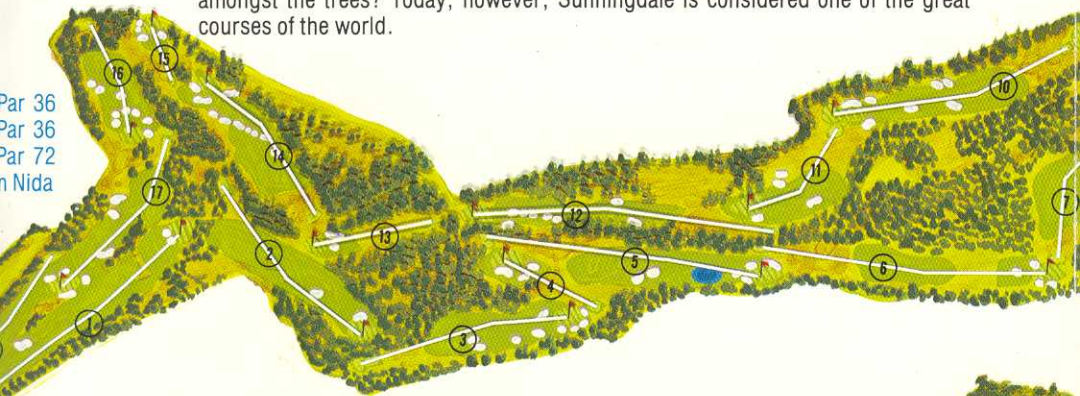

Sunningdale **COURSE B**

The visionary design and location of this 19th Century course met with some skepticism. After all, what proper Englishman had ever heard of playing golf amongst the trees? Today, however, Sunningdale is considered one of the great courses of the world.

Par 36
Par 36
Par 72
n Nida